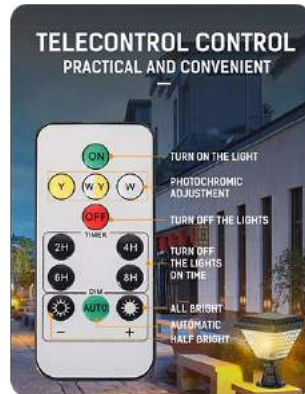

Solar Wall Light-Remote Control

IP44 RATING

- Charging Time: 4-6 hrs Sunlight Charging
- Working Time: Min 3 hrs and Max 12 hrs

Model	SKU	Watts
<u>VT-969</u>	93575 - 3IN1	0.8w