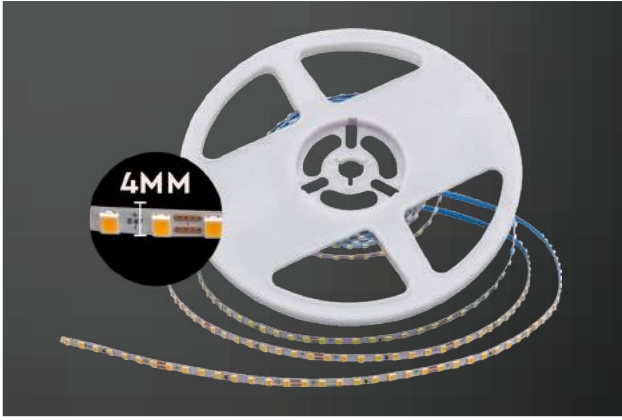

LED Strip Lights
LED Strip-2835 128 LEDs

VT-2835 128-24V

- 2908 – 6400K WHITE
- 2906 – 3000K WARM WHITE
- 2907 – 4000K DAY WHITE

Watt/M: WW-8.5W/ DW-8.5W/W-9W
Voltage: DC:24V
LED Qty/M: 128
LED Type: SMD
Beam Angle: 120°
IP Rating: IP20
Width: 4mm
Box Qty: 400 Meters