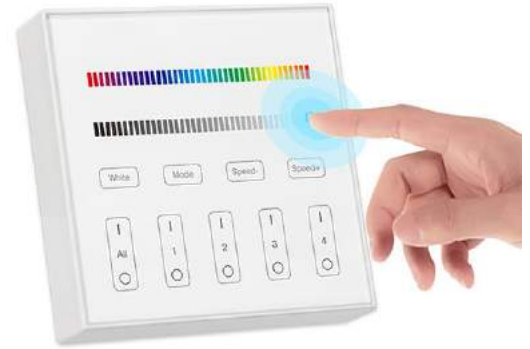

Sensitive touching

High precision Capacitive touch screen IC, Touch Screen is very stable