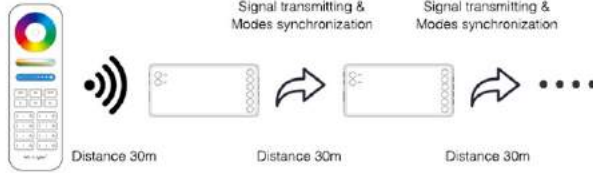

Signal transmitting

One strip controller can transmit the signals from the remote control to another controller within 30m, as long as there is a strip controller within 30m, the remote control distance can be limitless.