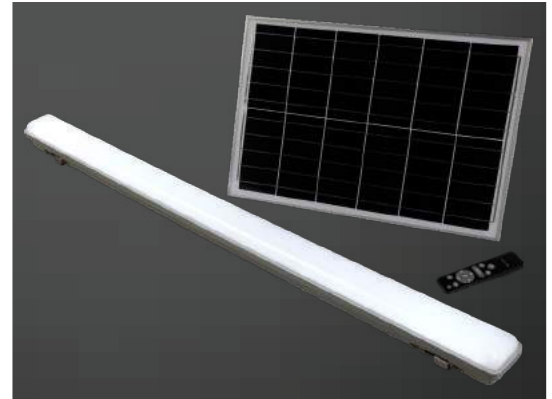

Solar Tri-Proof Light with Sensor

- Battery
- Charging Time: 4-6 Hours
- Working Time: 8-10 Hours
- Body Type: PC
- Size:1185x80x65mm

Model	SKU	Watts	Lumen
<u>VT-120018</u>	6500 - 3IN1