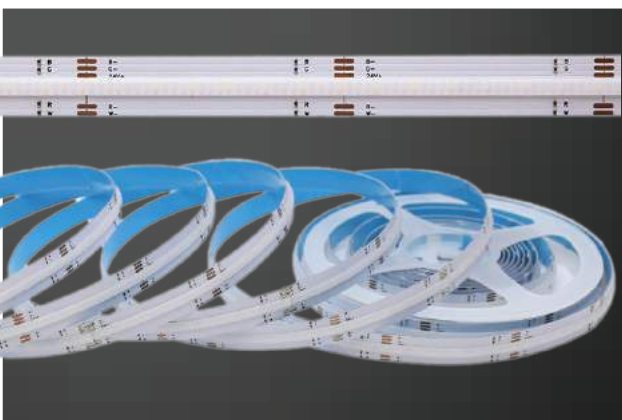

LED Strip Lights
LED COB Striplights IP20

VT-COB 422

- 2880 – RGB

Watt/M: 13W/M
Voltage: DC:24V
LED Qty/M: 762
LED Type: COB
Beam Angle: 120°
IP Rating: IP20
Width: 10mm
Box Qty: 400 Meters