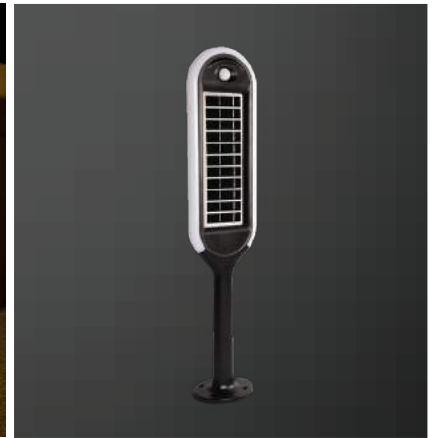

Solar Bollard Lights

IP65 RATING

- Charging Time:
- Working Time: 12 Hours

Model	SKU	Watts
<u>VT-945</u>	6666 - 3000K WARM WHITE 6665 - 4000K DAY WHITE	5w