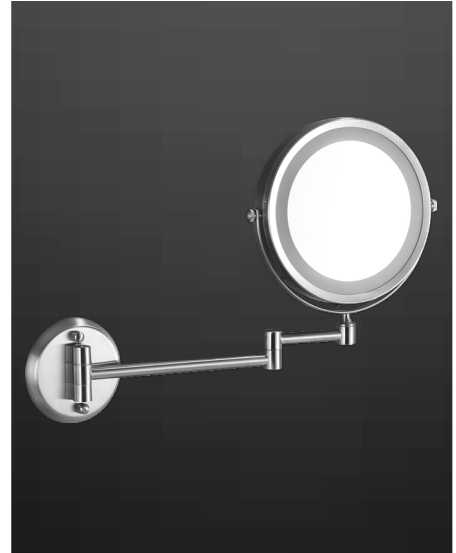

Wall Mirror Lights

- DC:5V
- CRI: >80
- 150° Beam Angle
- IP Rating:IP44
- Body Type: Plastic
- Lumen:30

Model	SKU	Watts
<u>VT-7571</u>	6628	3w