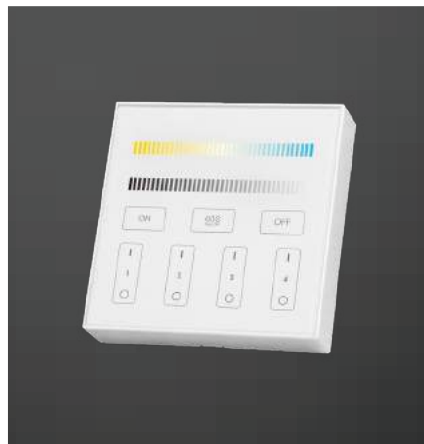

### High-end tempered glass panel

Tempered glass panel, scratching and crushing resistance

**WALL CONTROLLER – 3 IN 1**

Model	SKU
VT-2433	2915

- Voltage: DC12V-24V
- Output Max: 5A/Channel
- Total Output Max: 10A
- RF: 2.4GHz
- Control Distance: 30m
- Working Temperature: -20-60°C
- Panel Size: 86×86mm"
- Compatible with RGB/RGBW/RGB+CCT strips