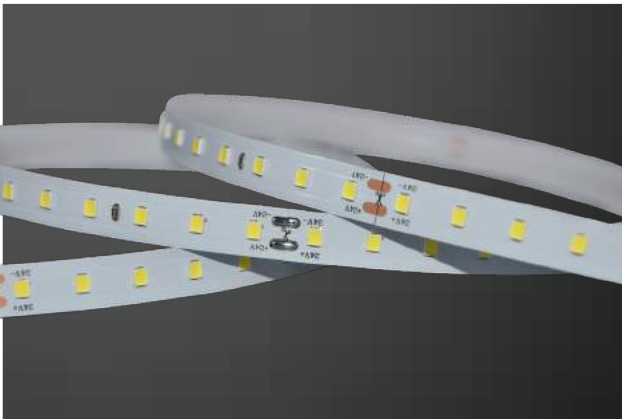

3000K- 6400K

**LED Strip Lights**  
LED Strip-2835 128 LEDs

VT-2835 128-24V

- 2908 – 6400K WHITE
- 2906 – 3000K WARM WHITE
- 2907 – 4000K DAY WHITE

Watt/M: WW-8.5W/ DW-8.5W/W-9W  
 Voltage: DC:24V  
 LED Qty/M: 128  
 LED Type: SMD  
 Beam Angle: 120°  
 IP Rating: IP20  
 Width: 4mm  
 Box Qty: 400 Meters